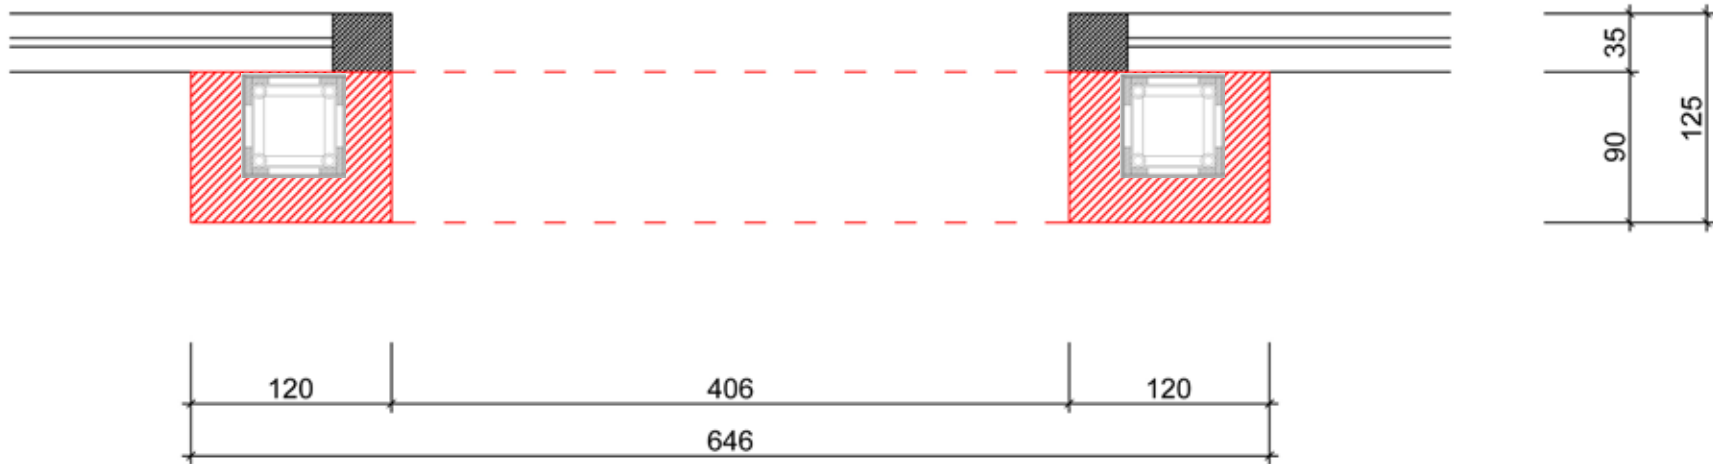

PORTE SONORE

Benoît Maubrey

traverse-system

traverse-system feet/base

structure

steel structure

64
adapter

adapter detail
to traverse
discuss with
local steel worker