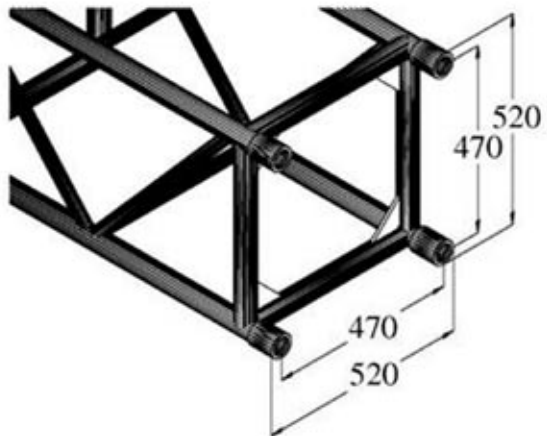

PORTE SONORE

Benoît Maubrey

traverse-system

traverse-system feet/base

structure

steel structure

64
adapter

adapter detail
to traverse
discuss with
local steel worker