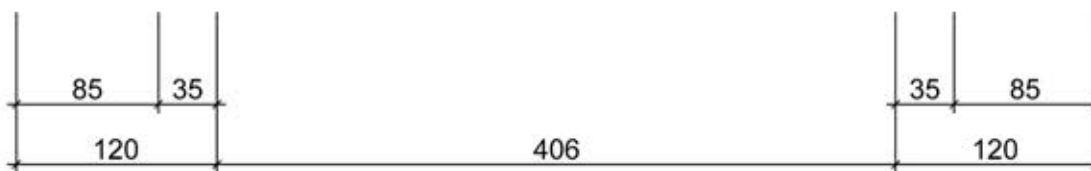

PORTE SONORE

Benoît Maubrey

traverse-system

traverse-system feet/base

structure

steel structure

64
adapter

adapter detail
to traverse
discuss with
local steel worker