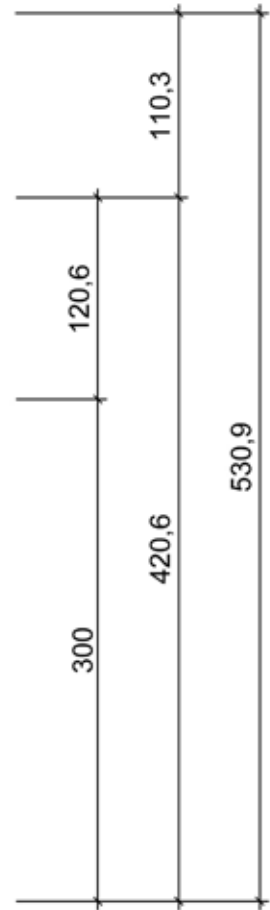

PORTE SONORE

Benoît Maubrey

traverse-system

traverse-system feet/base

structure

steel structure

64
adapter

adapter detail
to traverse
discuss with
local steel worker