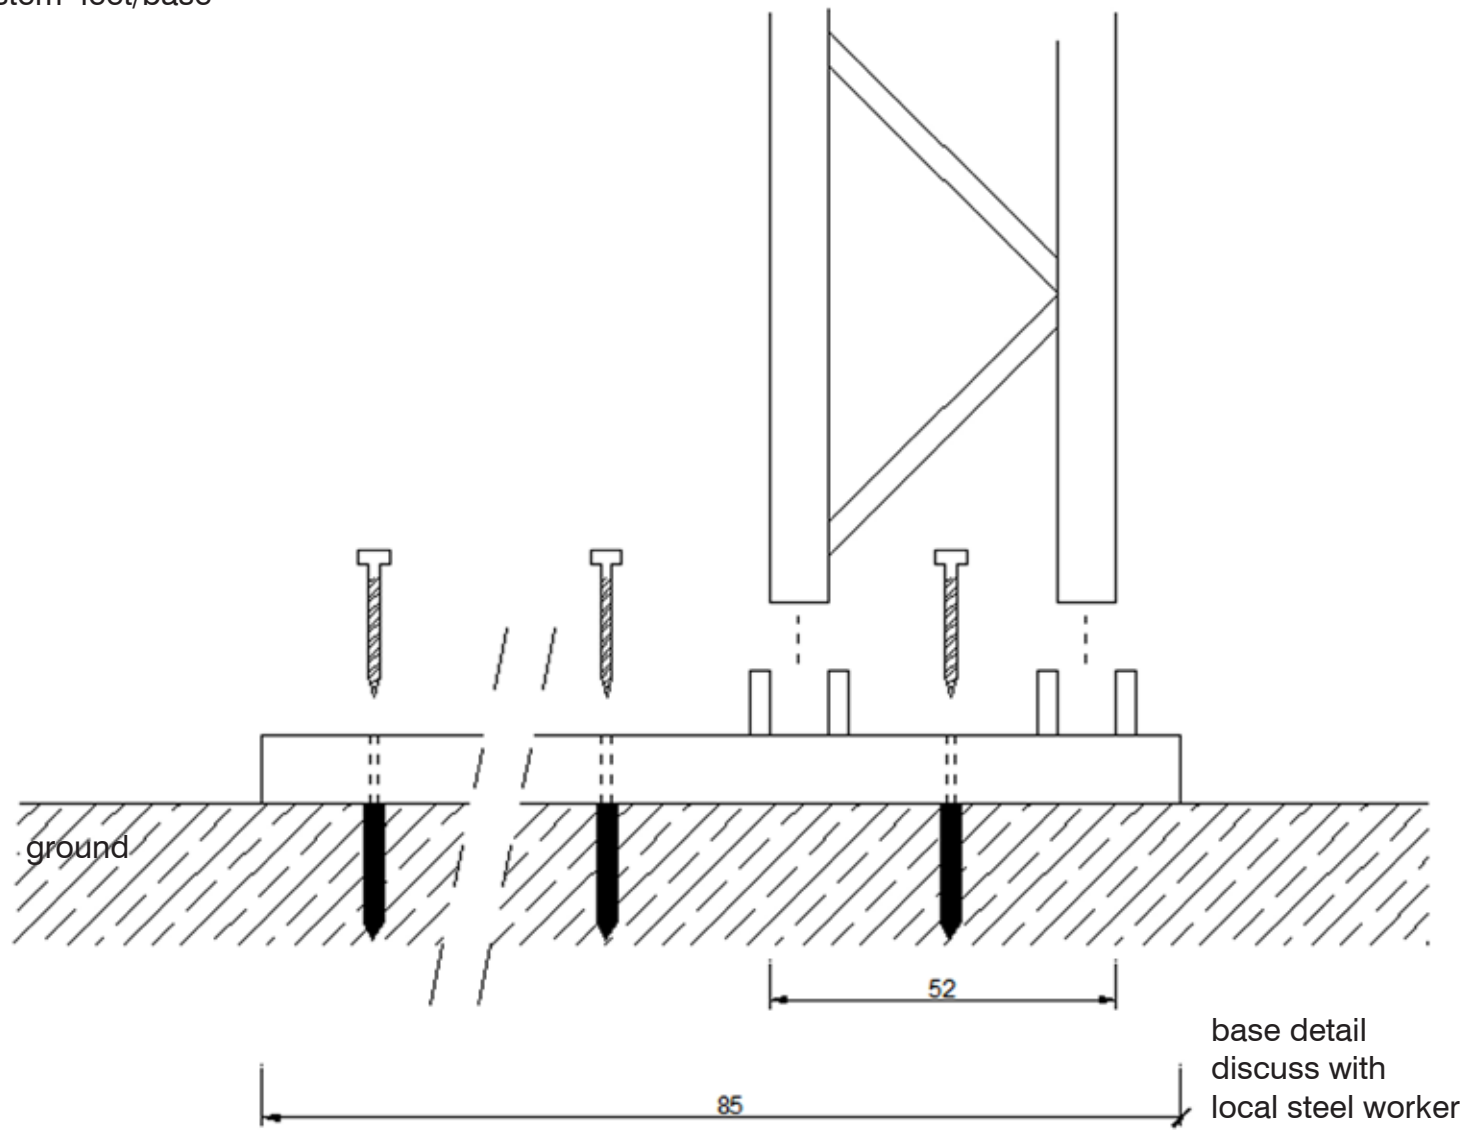

PORTE SONORE

Benoît Maubrey

traverse-system

traverse-system feet/base

structure

steel structure

64
adapter

adapter detail
to traverse
discuss with
local steel worker