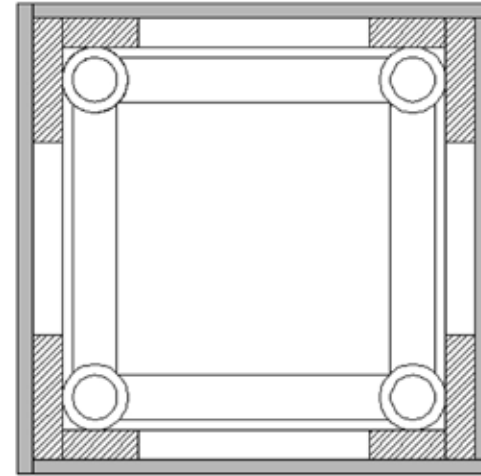

PORTE SONORE

Benoît Maubrey

traverse-system

traverse-system feet/base

structure

steel structure

64
adapter

adapter detail
to traverse
discuss with
local steel worker