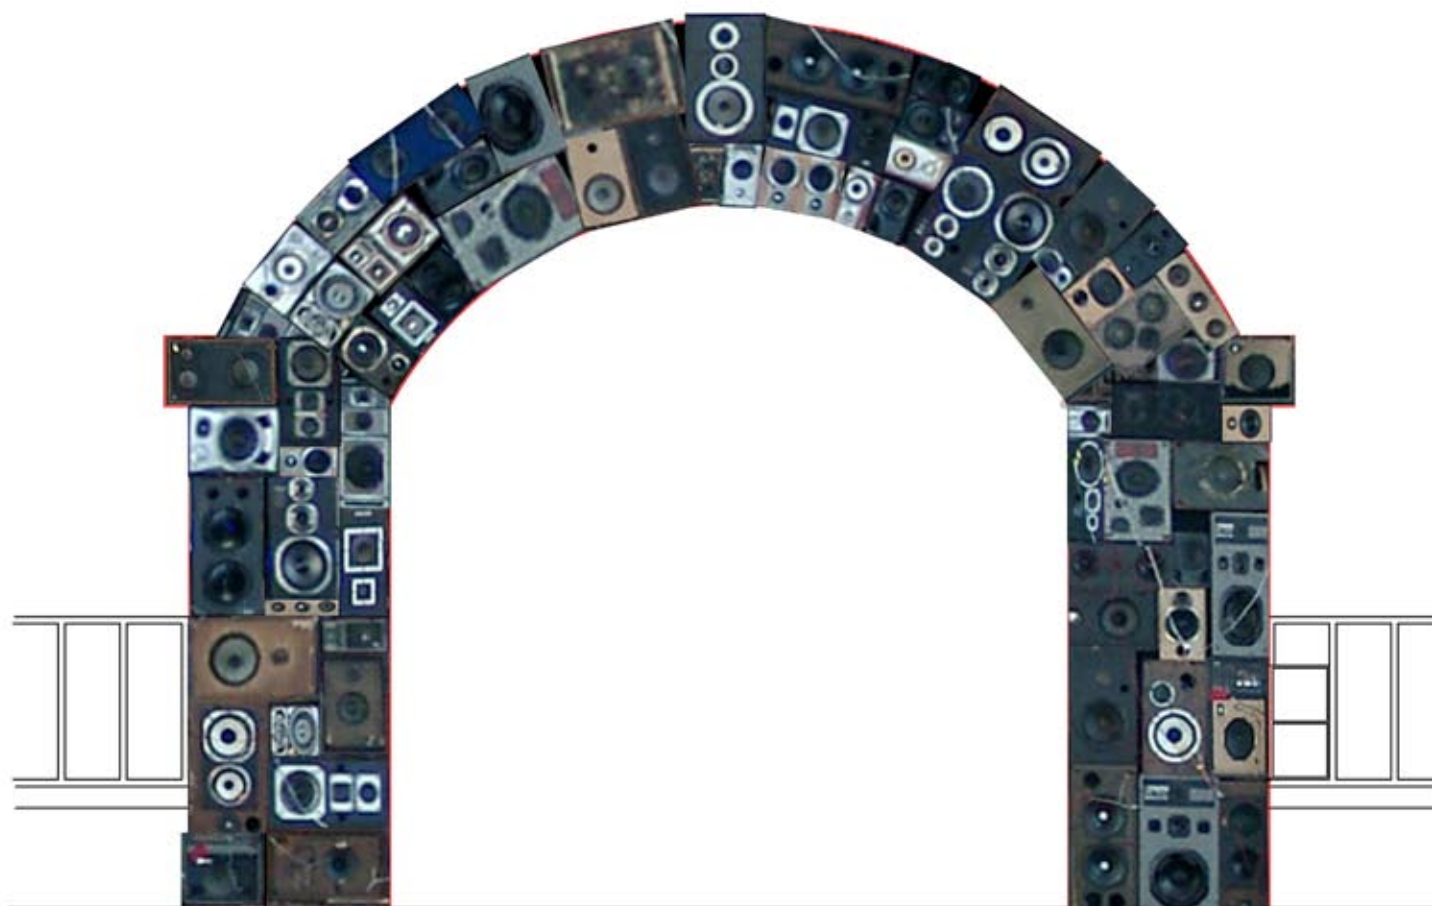

PORTE SONORE

Benoît Maubrey

traverse-system

traverse-system feet/base

structure

steel structure

64
adapter

adapter detail
to traverse
discuss with
local steel worker