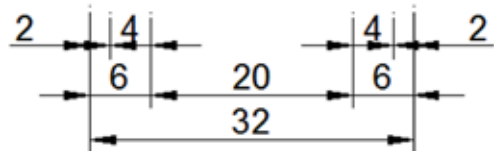

PORTE SONORE

Benoît Maubrey

traverse-system

traverse-system feet/base

structure

steel structure

64
adapter

adapter detail
to traverse
discuss with
local steel worker