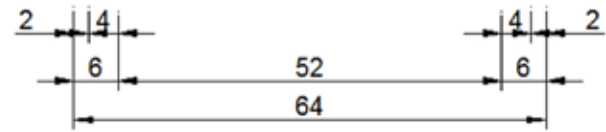

PORTE SONORE

Benoît Maubrey

traverse-system

traverse-system feet/base

structure

steel structure

64
adapter

adapter detail
to traverse
discuss with
local steel worker