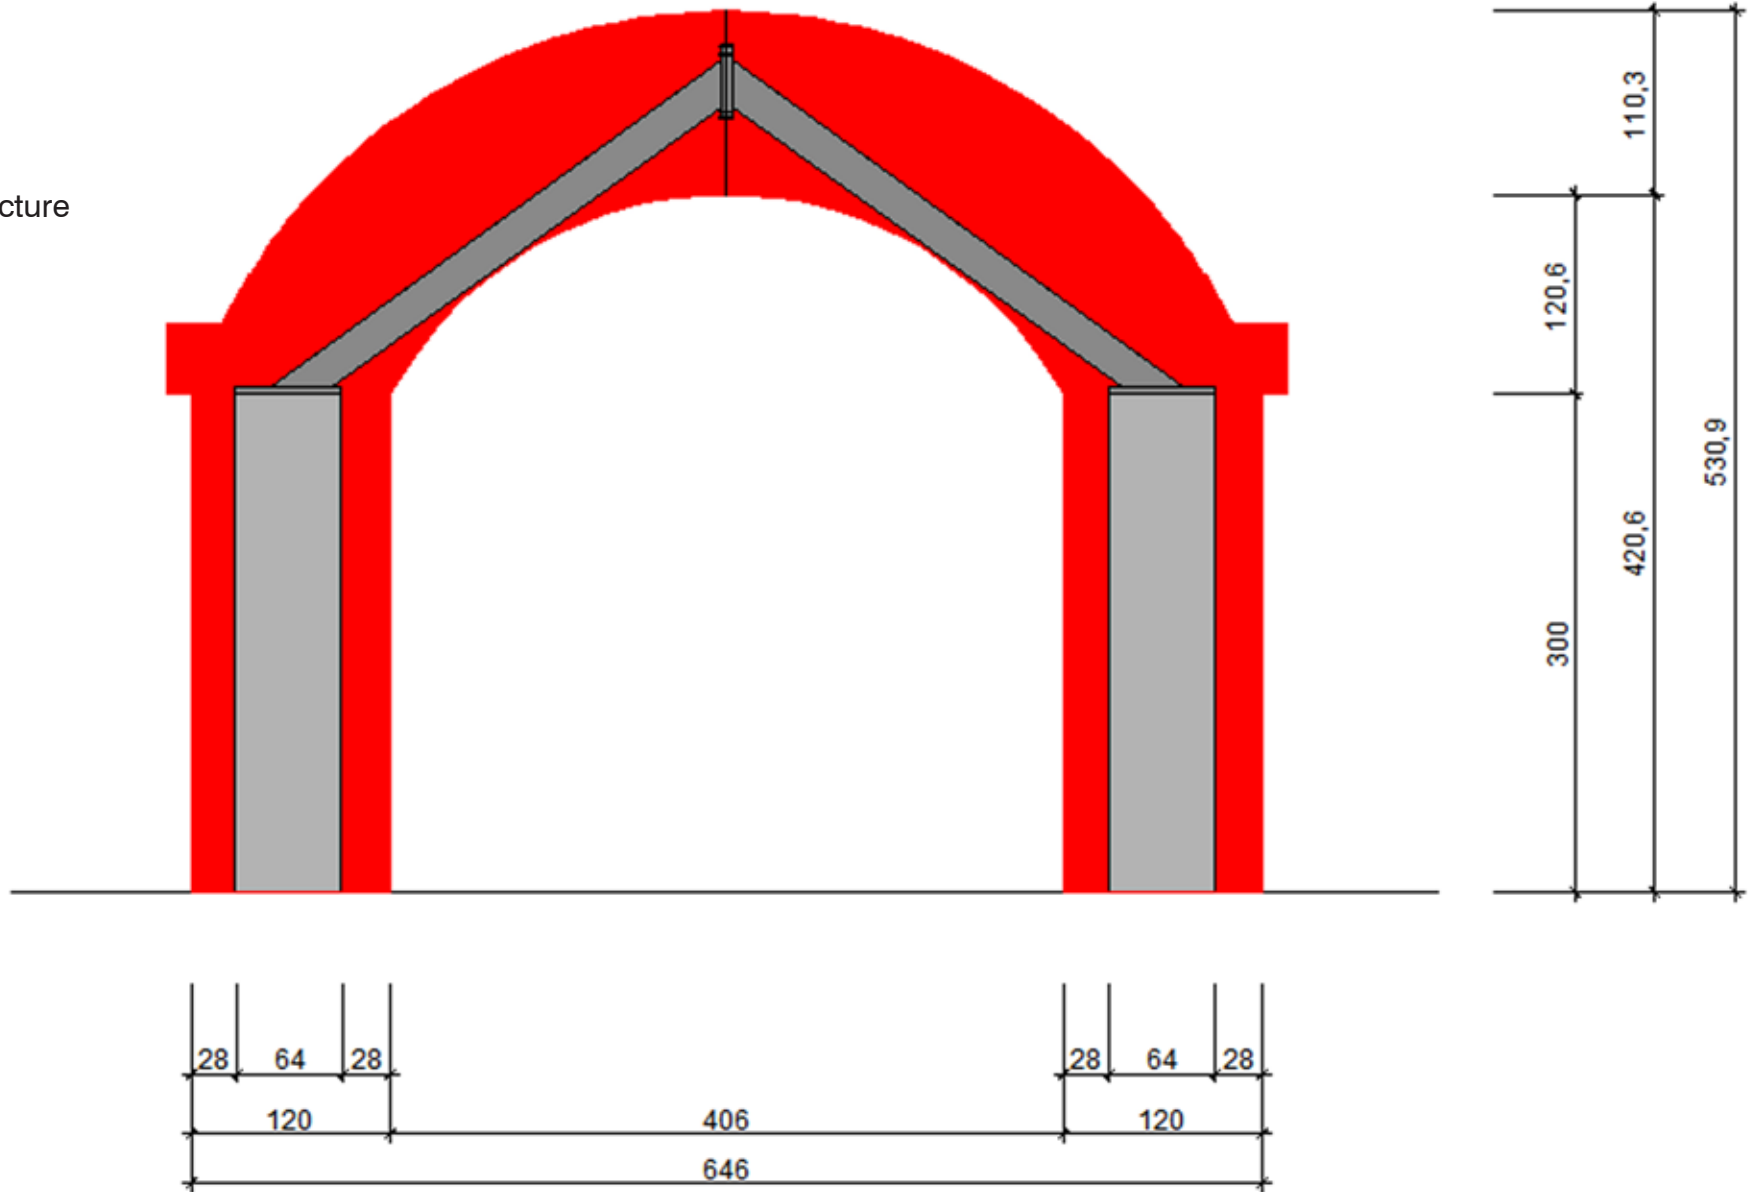

PORTE SONORE

Benoît Maubrey

traverse-system

traverse-system feet/base

structure

steel structure

64
adapter

adapter detail
to traverse
discuss with
local steel worker